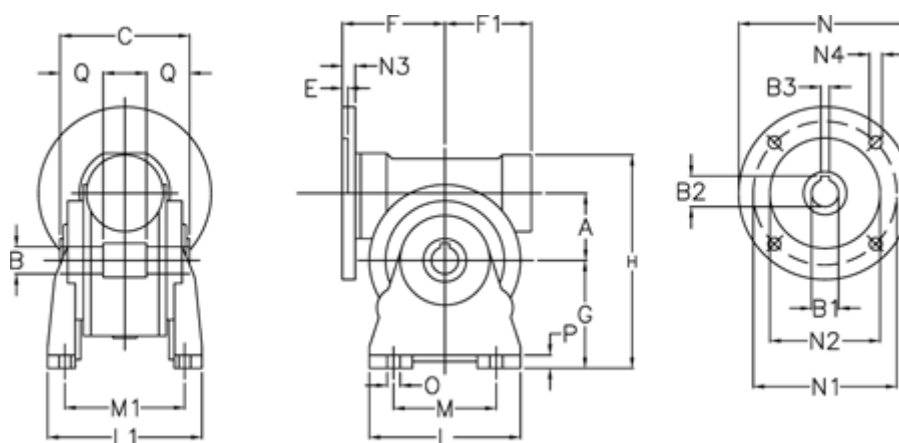

Article number: 3902044007223  
 Description: Worm gear  
 VF 44-A-7-63B14

## Measures

A	= 44.6	F1	= 54	N1	= 75
B	= 18 H7	G	= 72	N2	= 60
B1 E7	= 11	H	= 143	N3	= 8
B2	= 12.8	L	= 90	N4	= 5.5
B3 H9	= 4	L1	= 98	O	= 8.5
C	= 64	M	= 52	P	= 10
E	= 2	M1	= 81	Q	= 24.5
F	= 65	N	= 90		